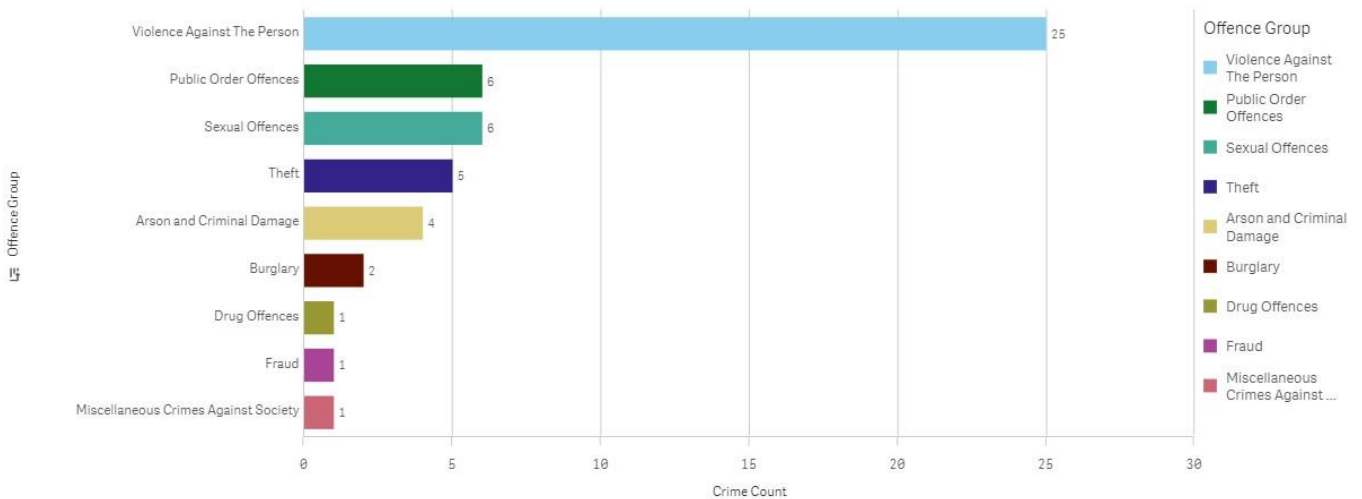

February 2023 Last 28 Days

Crime Volume

128 calls received across the Rural Beat Area. If there is anything specific I need to highlight for a certain area I will.

If you would like me to attend a meeting I can look at my availability.

This report has been sent a few days early due to a busy month coming up.

ASB Incident

No anti-social behaviour reported although a lot of our jobs have this element to them in addition to the criminal offences.