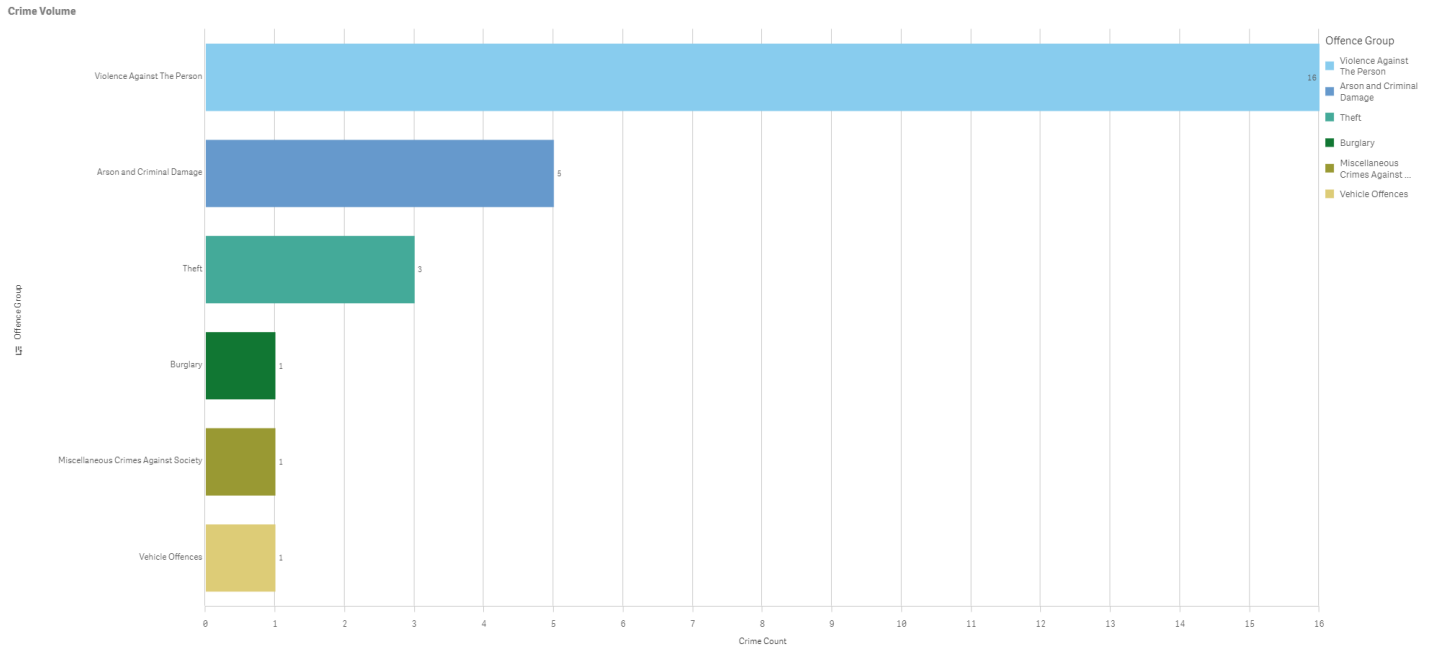

March 2023 Last 28 Days

133 calls received across the Rural Beat Area. If there is anything specific I need to highlight for a certain area I will. If you would like me to attend a meeting I can look at my availability. This report has been sent a few days early due to a busy month coming up.

ASB Incident

16/03/2023 Harassment reported Milverton.

At 00:00 hrs on the 28/03 X2 unknown males have attempted to force entry to a barn in the Wiveliscombe area. Fortunately, offender/s were unable to gain entry to the outbuilding. Please review your security and remain vigilant. Any info please call 101 quoting – 5223071773.