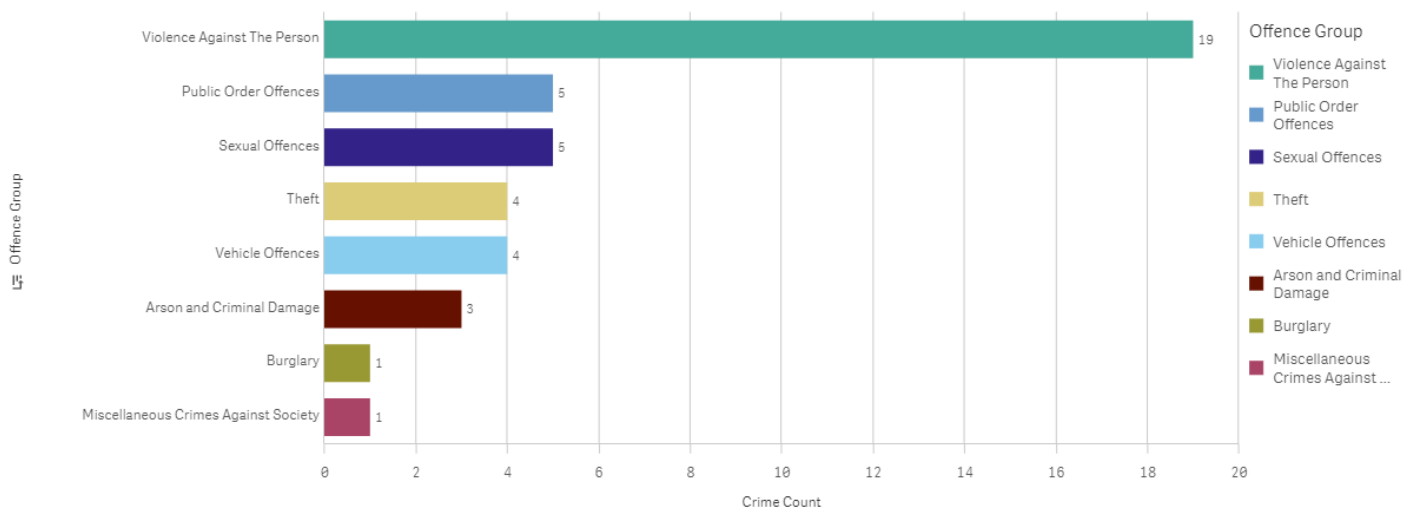

## April 2023 Last 28 Days

### Crime Volume

136 calls received across the Rural Beat Area. If there is anything specific I need to highlight for a certain area I will. If you would like me to attend a meeting, I can look at my availability.