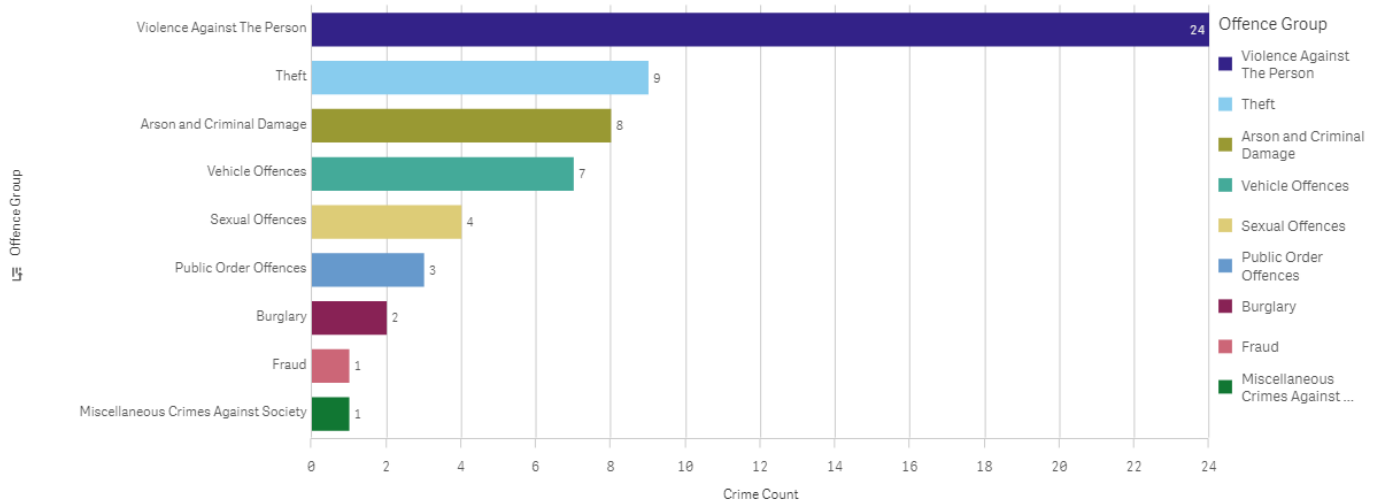

May 2023 Last 28 Days

Crime Volume

191 calls received across the Rural Beat Area. If there is anything specific I need to highlight for a certain area I will. If you would like me to attend a meeting, I can look at my availability.

ASB Incident

Patrols continuing in any hotspots identified by reports.

There have been reports of Anti-Social Behaviour at the Skate Park Milverton with fires being lit etc. I am now fully aware and will take necessary action on patrols but encourage people to report online or via 101 as sometimes I am not on duty or on leave.