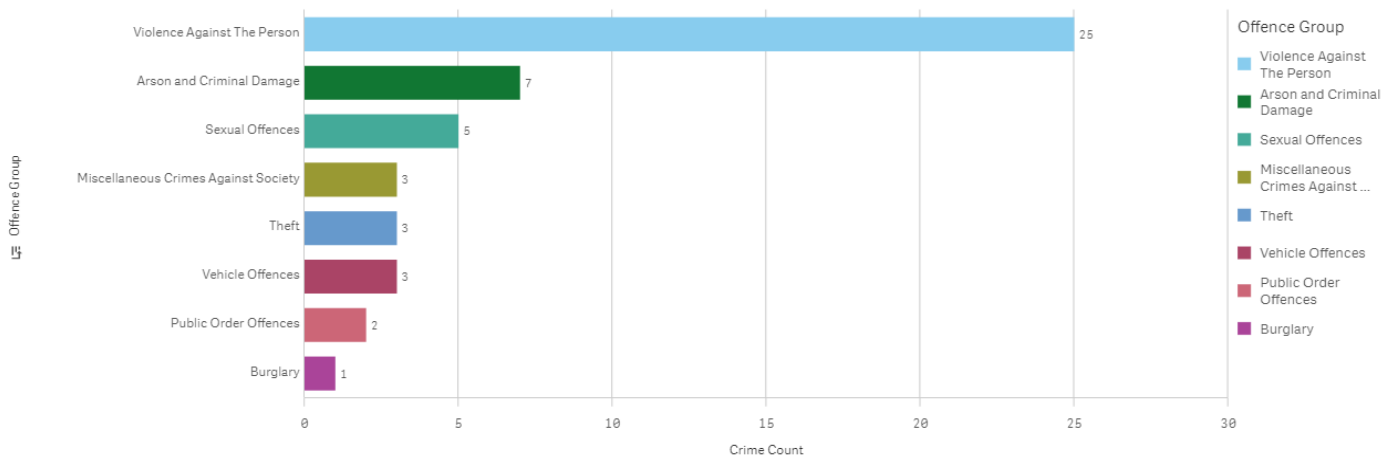

AVON AND SOMERSET CONSTABULARY

www.avonandsomerset.police.uk

July 2023

Crime Volume

155 calls received across the Rural Beat Area. If there is anything specific, I need to highlight for a certain area I will. If you would like me to attend a meeting, I can look at my availability.

ASB Incident

Please be vigilant and report any suspicious behaviour - Thank you.

Kindest Regards

Louise Fyne

PCSO 6945

Neighbourhood Policing Team | Avon and Somerset Police

Wellington Police Station, Victoria Street, Wellington TA21 8HR