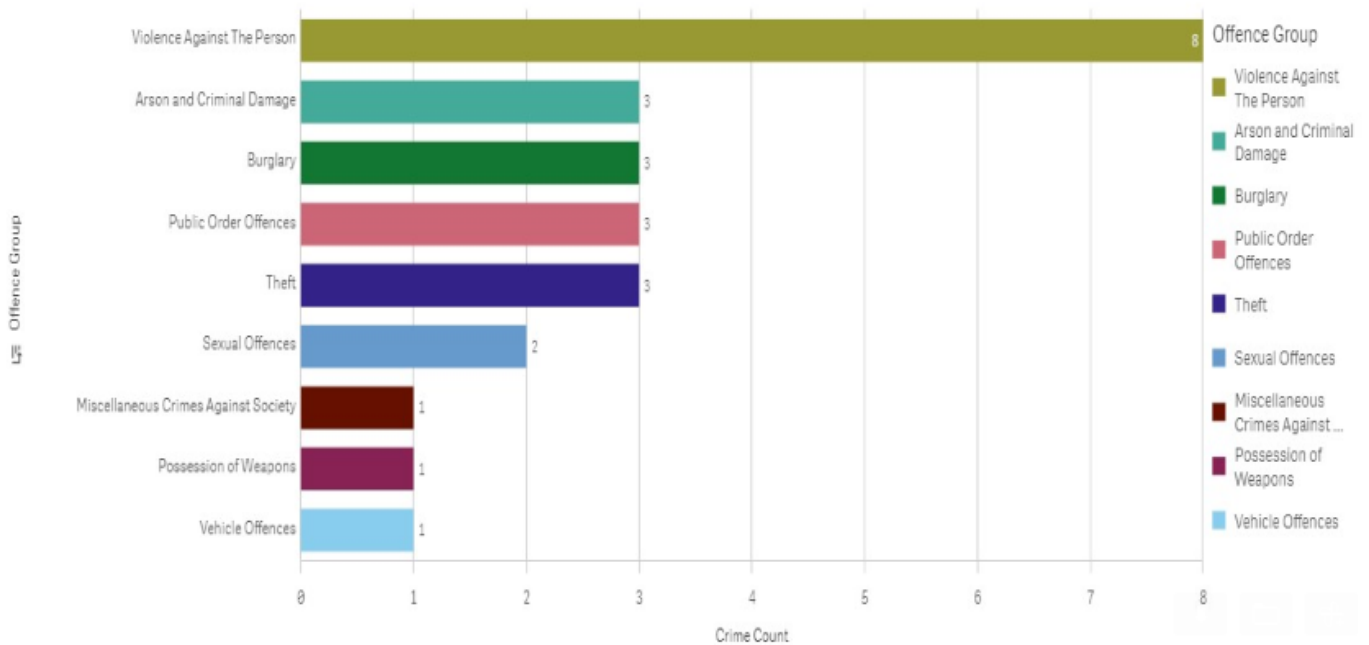

### Crime Volume

155 calls received across the Rural Beat Area. If there is anything specific, I need to highlight for a certain area I will. If you would like me to attend a meeting, I can look at my availability.