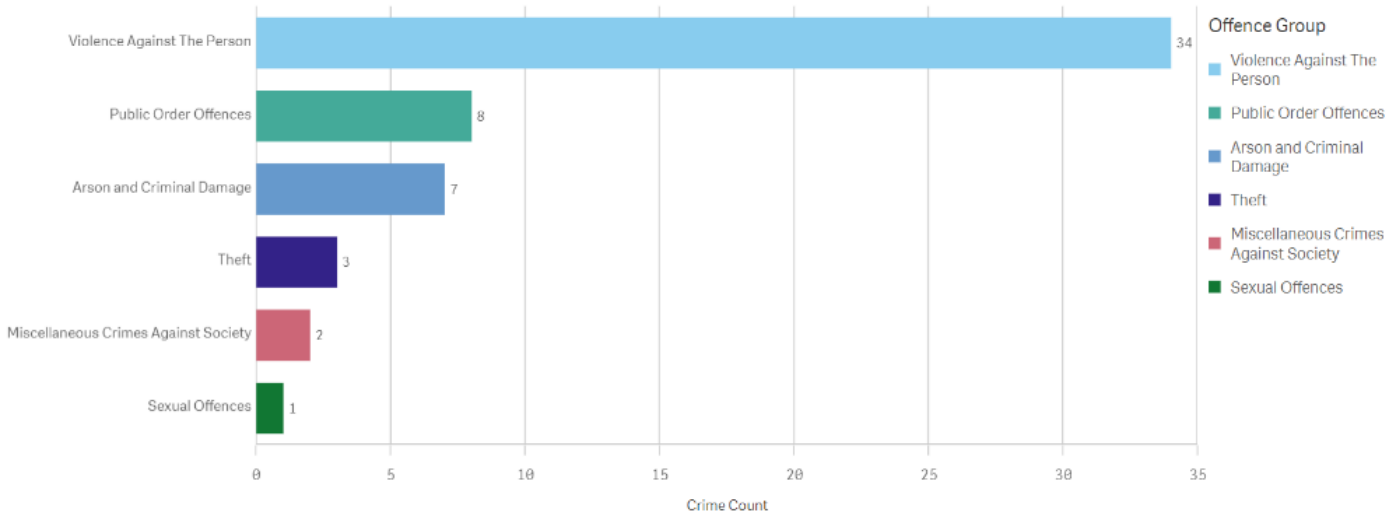

AVON AND SOMERSET CONSTABULARY

www.avonandsomerset.police.uk

June 2024

150 called were taken from the 1st June to 30th June. If there is anything specific, I need to highlight for a certain area I will.

If you would like me to attend a meeting, I can look at my availability.

There were 9 ASB calls made. 3 of the 9 ASB calls were on this side of the beat.

Please be vigilant as there is an increase in shed breaks within our rural areas. If you see anything suspicious, please report it via 101 or 999 if it is happening at that moment.